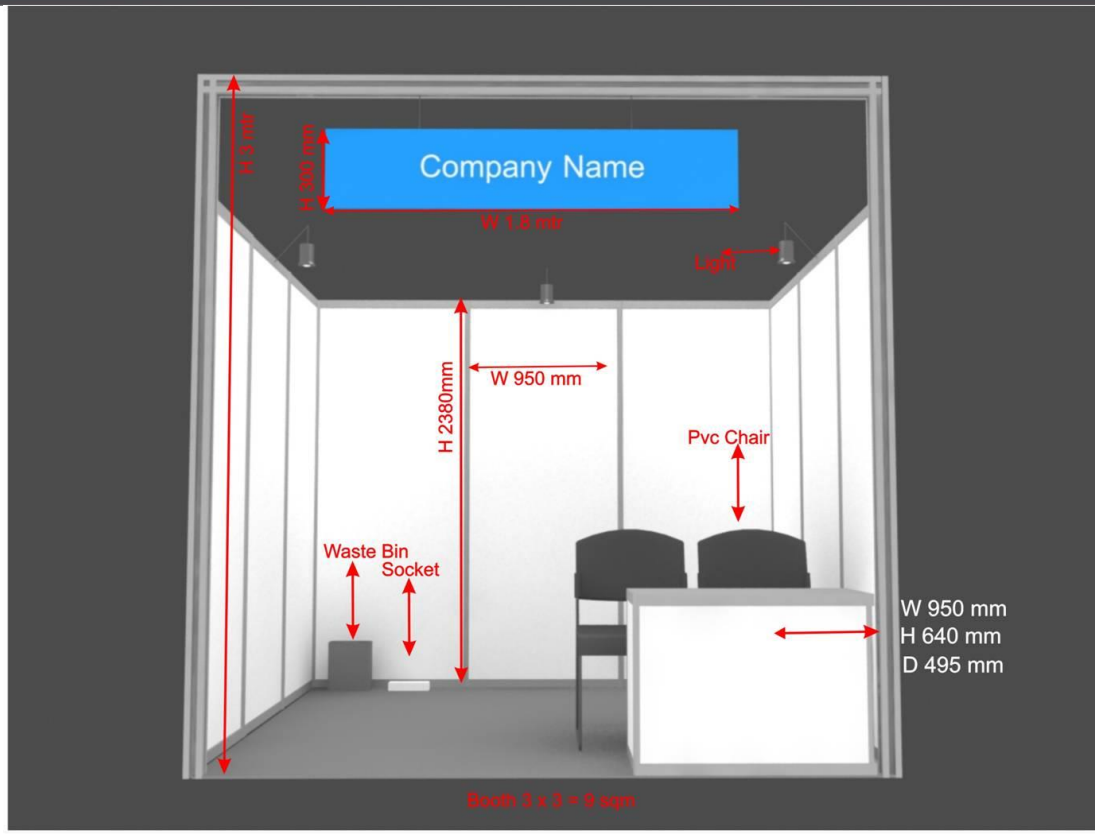

4th December '19
SHANGRI-LA, Bengaluru

Booth Amenities View

The standard shell scheme booth consists following amenities per sq mtr:

Basic Shell Scheme Package							
Stall Area	Information Counter (MI 01)	Chairs (MI 07)	Spot Light (MI 20)	Plug Point 5-15amp (MI 17)	Waste Bin	Grey Colour Needle Punched Carpet	Company Fascia
Up to 9 Sq Mtr	1	2	3	1	1	Yes	Yes